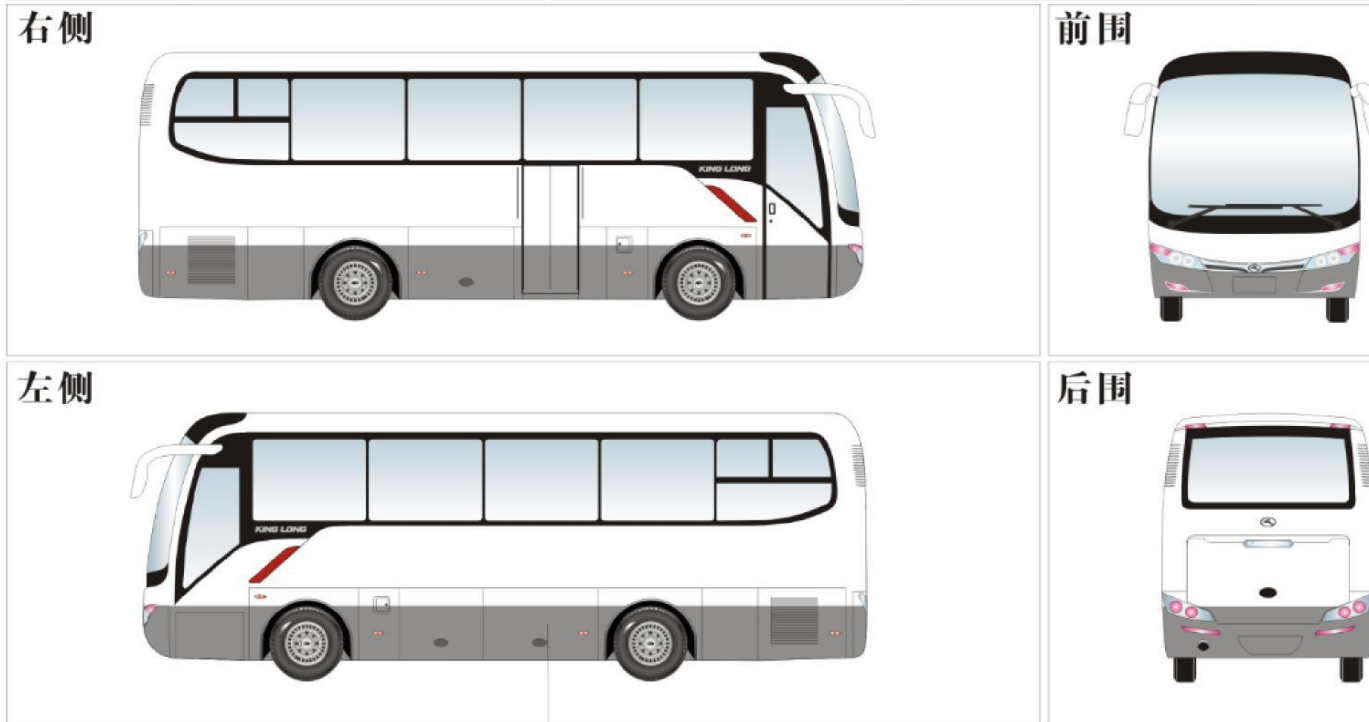

King Long XMQ6858 - 31 seats (2+2)

Specification	
Dimensions	Overall length (mm): 8495
	Overall width (mm): 2480
	Overall height (mm): 3388
	Wheel base (mm): 4020
	Kerb weight (kg): 8000
Speed	Maximum speed : 115 km/h
Engine	Cummins EQB 210-20,Euro II emission, 6 cylinders in line , Displacement 5.9 L Rated power/speed (kw/rpm) : (210ps) 155/2500 Maximum Torque/speed (N.m/rpm) : 700/1400-1600
Transmission	6-speed manual gearbox,6 forward and 1 reverse, Two soft shaft gear shift
Clutch	SACHS Clutch
Axles	Dong Feng front (3.5T)& rear(8T) axles
Suspension	Leaf spring 6 front+9 rear
Brakes	Front and Rear drums WABCO ABS + automatic slack adjuster
Tires and Wheels	9R 22.5 tubeless tire,
Greasing	Centralised greasing system
Steering	Chinese power steering gear
Fuel Tank	Capacity: 160 L
Luggage compartment	Volume : 2.55 m ³

Passenger Capacity	Driver seat : Adjustable dump driver seat with 2 point safety belt
	Passenger seat : 2+2 layout 31+1 seats, High backrest, adjustable
Air Conditioner	King Long 21,000 kcal AC
Interior trimming and other specification	Front passenger door: Aluminum remote control out-swing passenger door
	Middle door: out-swing aluminum door
	Luggage compartment door : Aluminum and manual out-swing luggage compartment door
	Ventilation exit on top
	Long strip gangway fluorescent light
	Large vision electric rear-view mirrors
	White paint
	Side window : All aluminum sliding window Driver window : Sliding window
	Tarcographer with print and display function
	Digit clock with thermometer displaying function
	Soften guard rail
	Sun visor curtain for drive
	Speed alarm
	Safety hammer
	Fire extinguisher in cabin, automatic fire extinguisher in engine compartment
	Front 17" LCD fixed, 320G hard disc player
	All seats 2-points safety belts
	Front towing hook
	Luggage rack: Luxury interior trim and luggage rack
	Guide seat with foot rest
Tool kit : One set per bus	
Warning triangle : One pcs per bus	

Option seats layout (31+1)